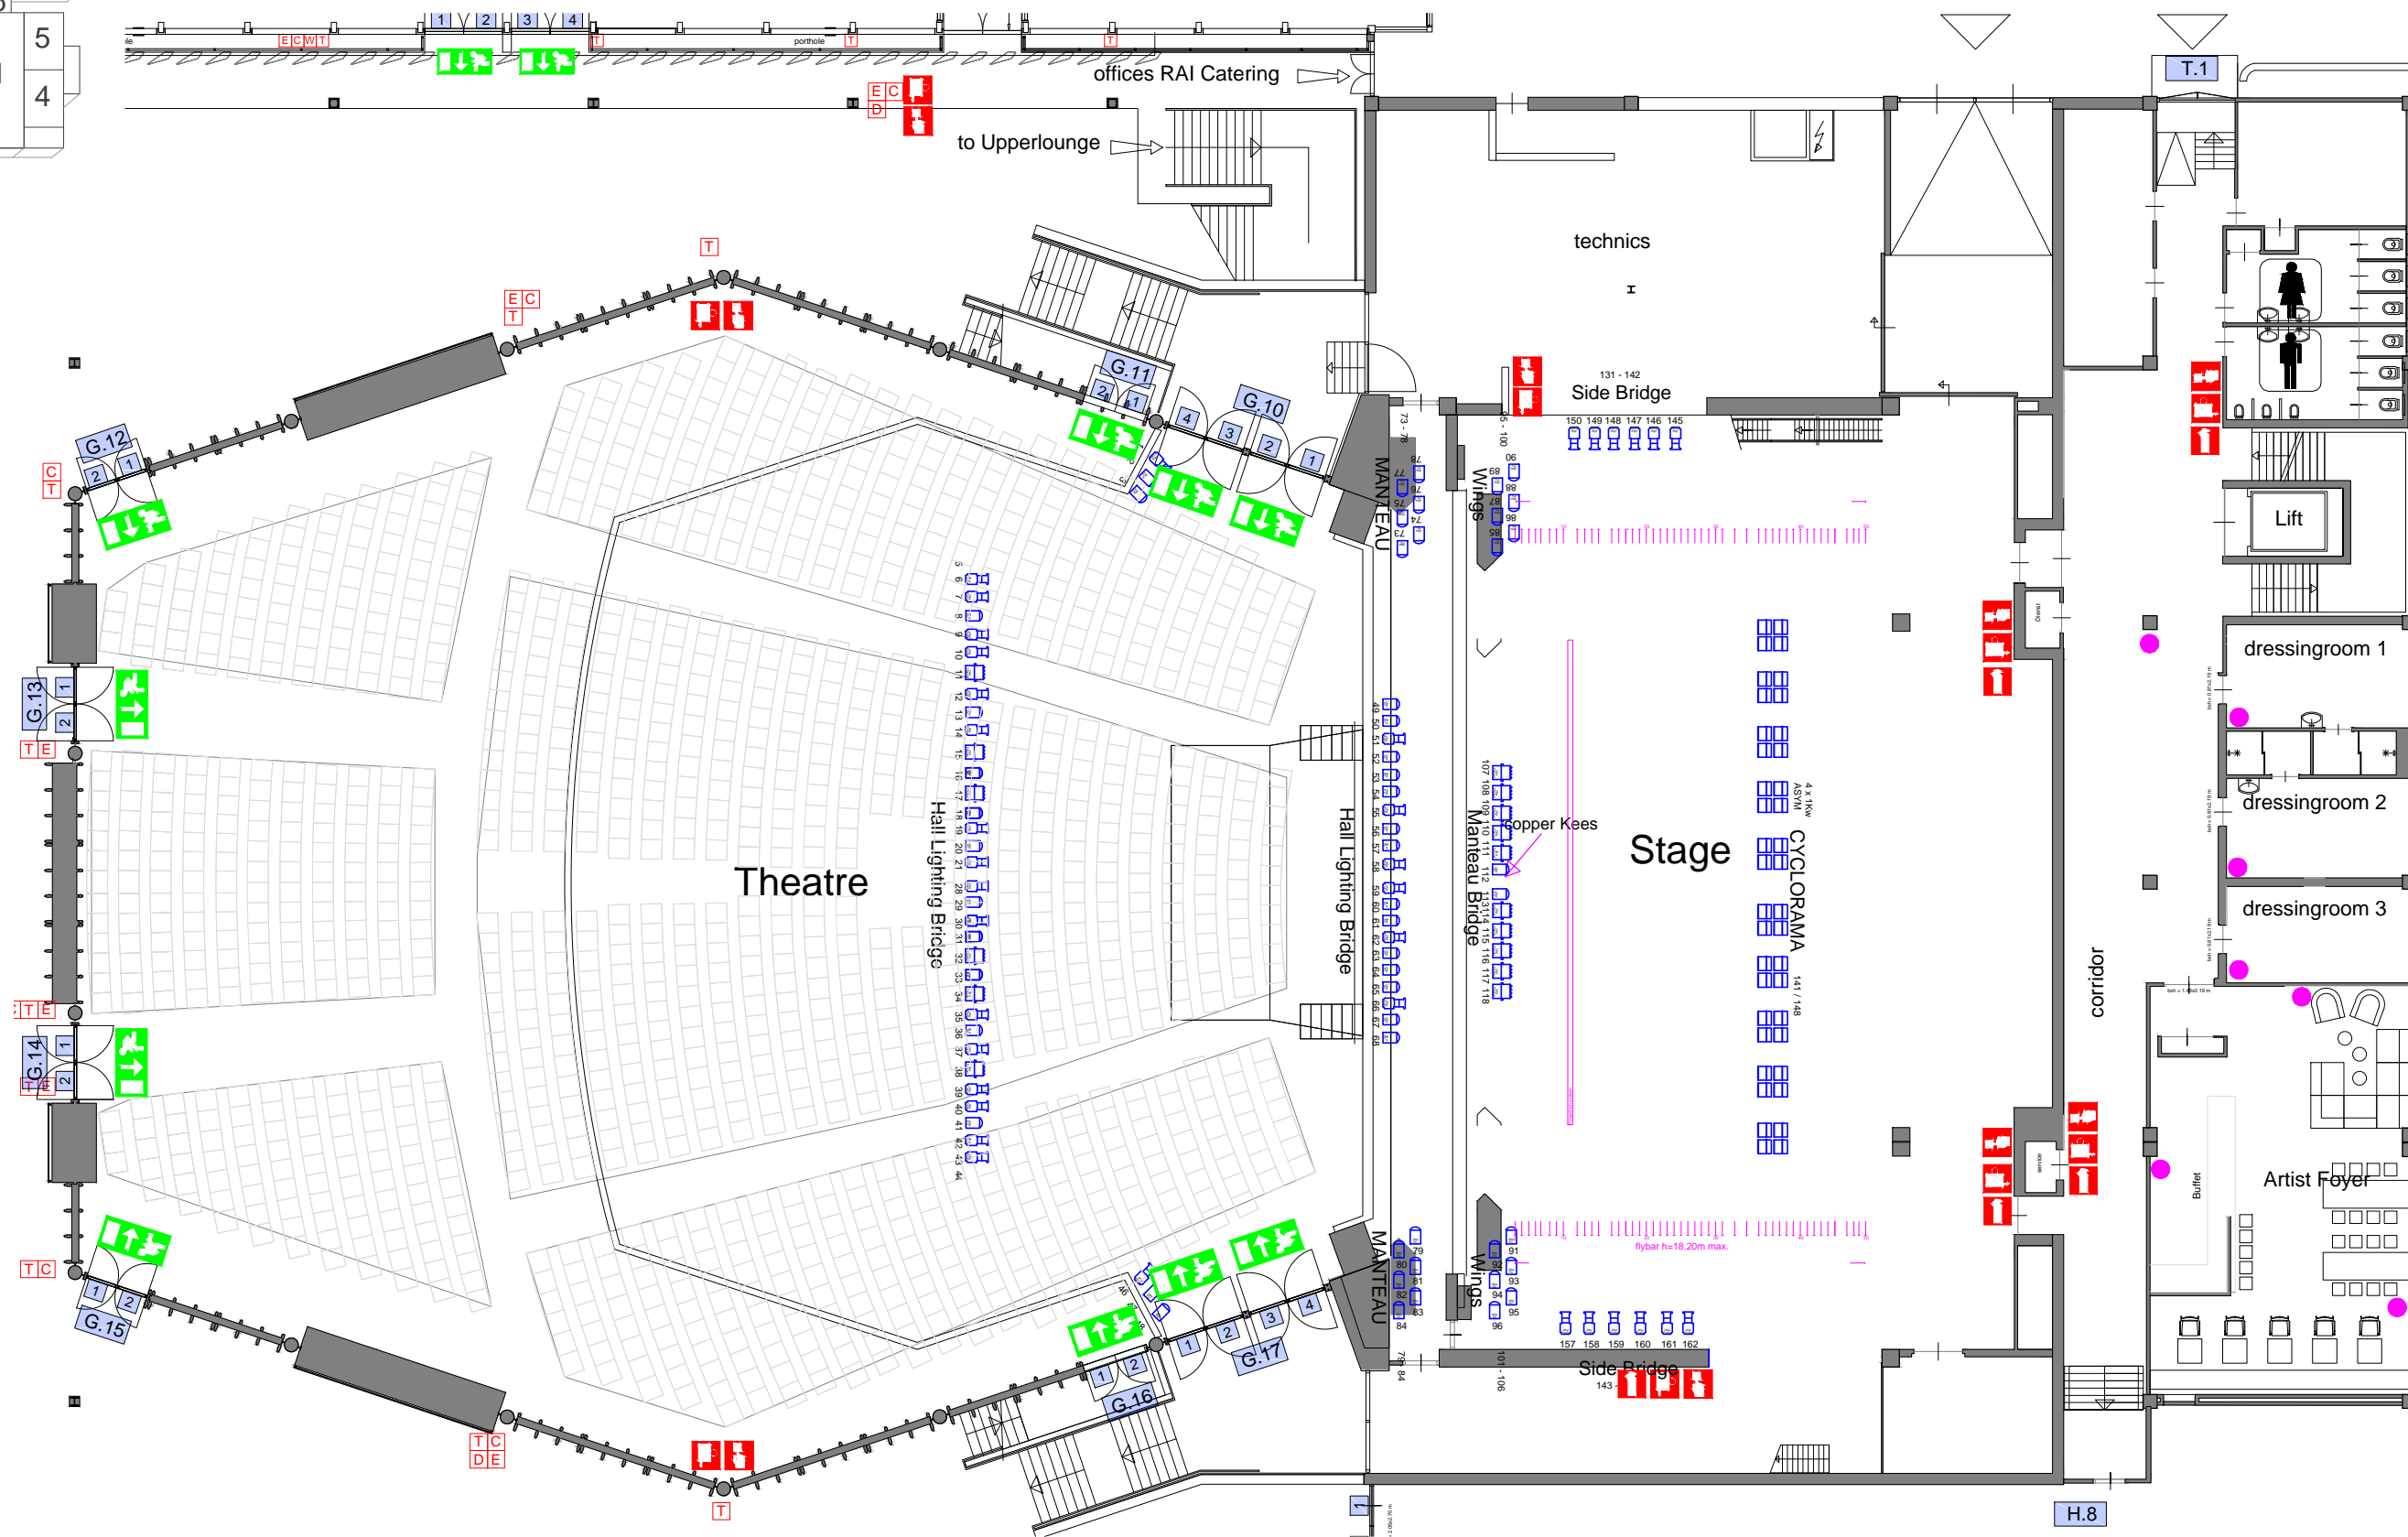

Legenda

- First Aid
- Catering point
- Coffee Point
- Disabled Toilet
- Man's Toilet
- Ladies Toilet
- Toilet
- Wardrobe
- ATM
- Fire Alarm
- Fire Hose
- Emergency Exit
- RAI Live Pictogram
- RAI Live Screen
- Rigging Point
- Electra/Water/Data
- Water valve+drain
- Water drain
- Water valve

Revision 08: 17-07-15  
 Scale: A3 / 1:200  
 Info: [cadoffice@rai.nl](mailto:cadoffice@rai.nl)

# Theater Ground Floor