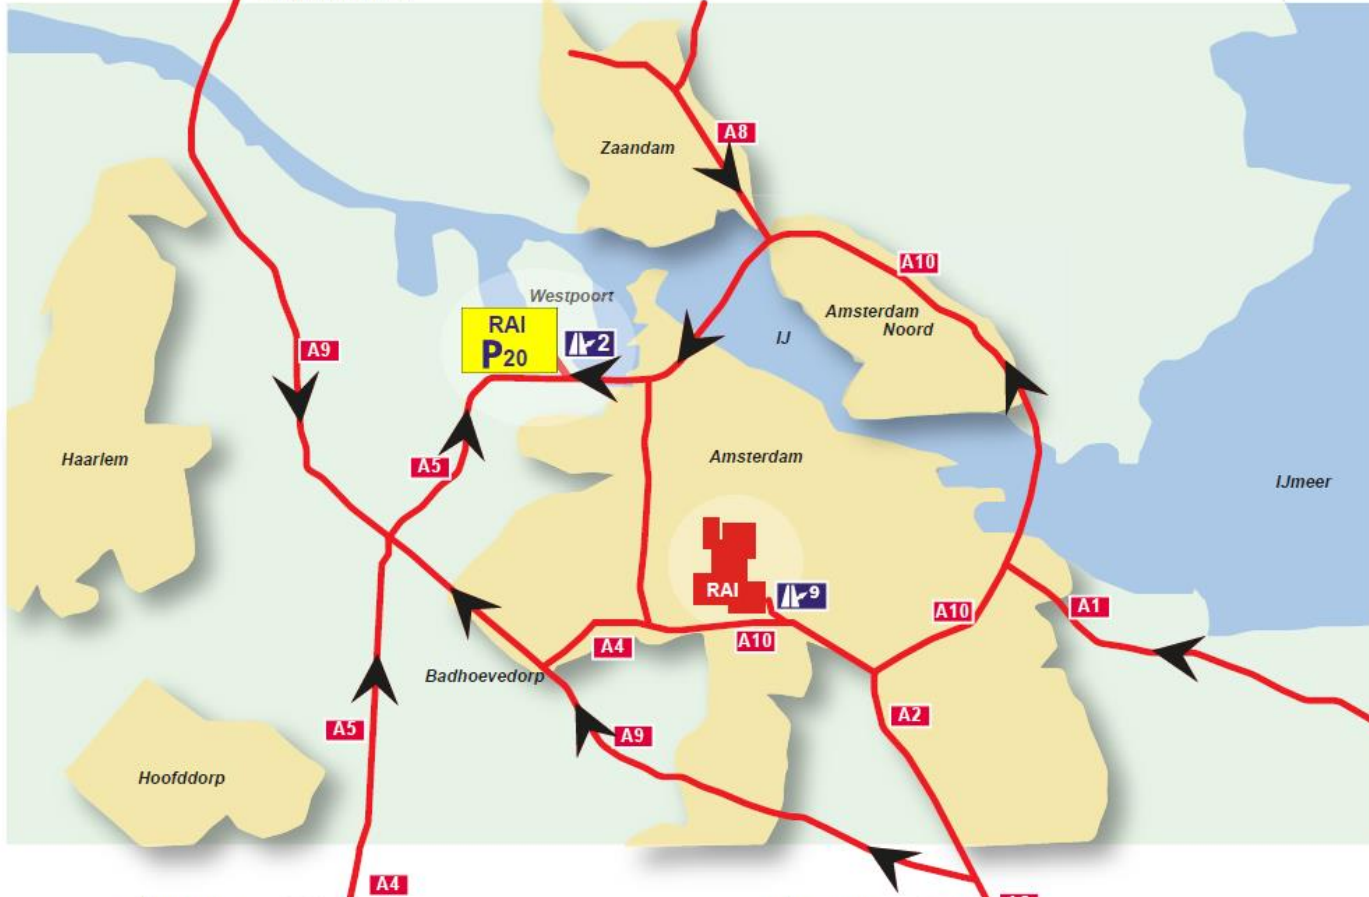

Vehicle Registration only

Parking for more than 2 hours and sleeping in the truck is not allowed

RAI P20

Sat Nav.address:

Heining, 1047 Amsterdam

latitude (52.23'50.8N), longitude (4.46'15.6E)

(52.397440, 4.770994)

rai
AMSTERDAM

Follow Route

14

A9

Vanaf/From Alkmaar

Follow Route

14

Vanaf/From Den Haag

Follow Route

14

Vanaf/From Utrecht

Follow Route

14